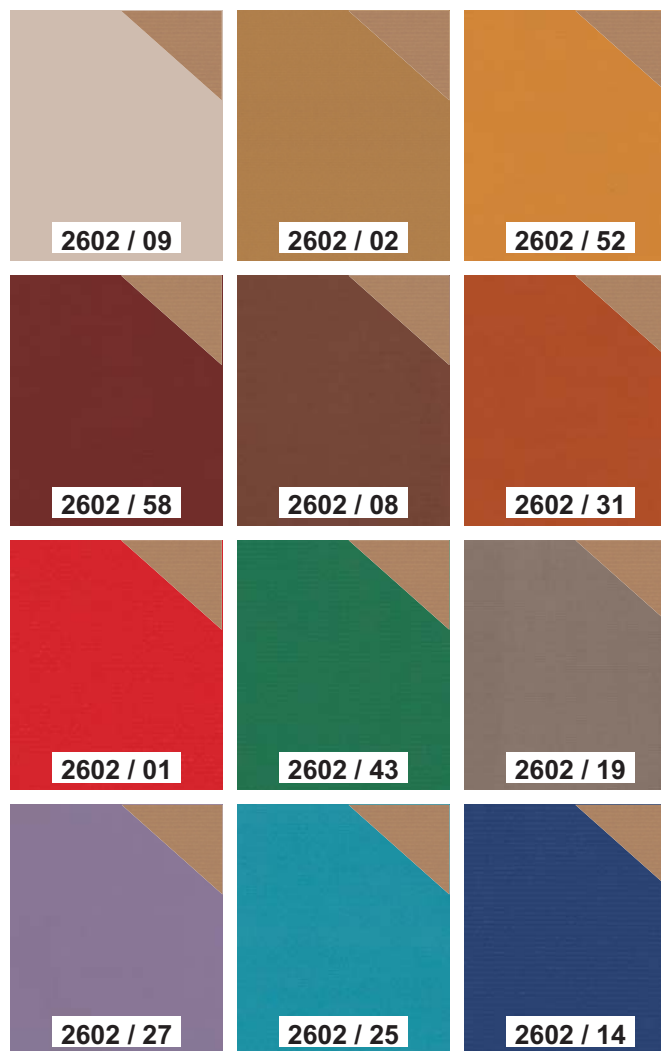

STANDARD ASSORTMENT

VINTAGE

IRIS CHRISTMAS

VINTAGE

SCATOLA 70 FOGLI - DISPLAY BOX

| Cod. | m | Um | Pz | Box |
|------------------|--------|----|----|-----|
| 79 00 79 1 60 00 | 0.70x1 | SC | 70 | 6 |

Assortimento colori a rotazione
Mixed colours assortments at our choice